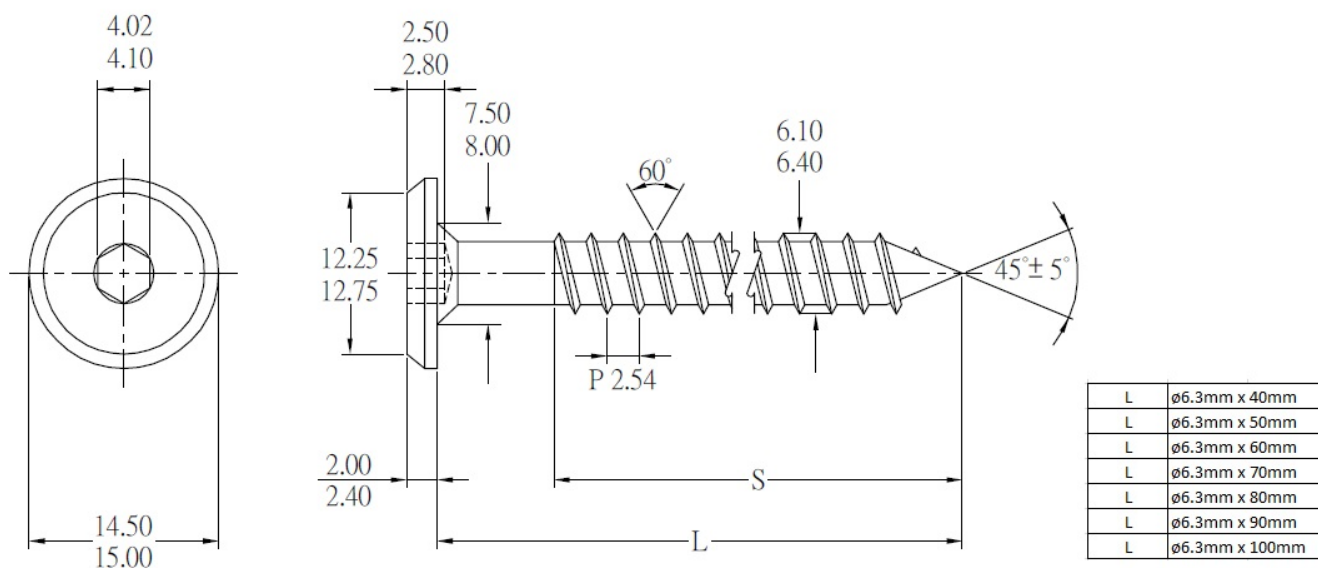

PRODUCT SHEET

Description:

Fifteen Wood Screw, Steel BZP, $\phi 6.3\text{mm} \times 100\text{mm}$, Hex 4mm

Item number:

12.01.398-0

Units	Box	Carton	HS Code	Barcode
Pcs.		600	7318149199	
				5704866108386

SISO A/S